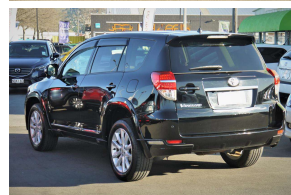

2011 Toyota Vanguard 240S 4WD 7 Seater, Wide

GoodCars
great quality, excellent value

Finance this car from
\$98.46*
per week

* Finance calculation based on a 48 month term, 10% deposit and with an example annual fixed interest rate of 11.95%. Actual interest rate may be higher or lower. Includes an establishment fee of \$495.00 and a monthly maintenance fee of \$2.00. Full term total amount payable of \$22,218.73. Estimate only, not an offer of finance. Terms, conditions and lending criteria apply.

7 seats

Interior

Black

Audio

CD Player

Stock ID

2966

Exterior Features